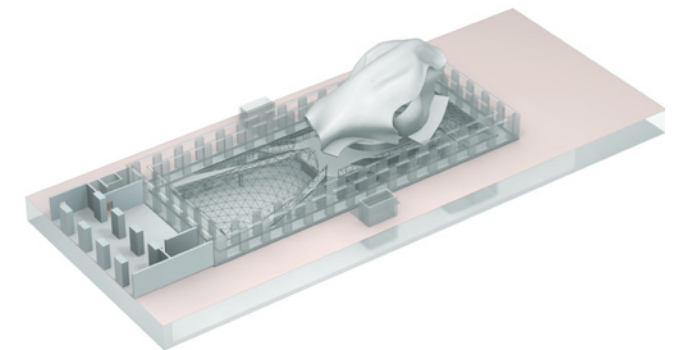

The Gallery with Boardroom and Quadriga room

First Floor

The Gallery

Event Type

- » receptions

Interior & Furnishing

- » direct daylight
- » view to the Brandenburg Gate
- » opens to the atrium

Technology & Equipment

- » 220V power connections
- » Wi-Fi

Boardroom and Quadriga room

Event Type

- » conferences
- » presentations
- » Banquet
- » film set

Interior & Furnishing

- » direct daylight
- » view to the Brandenburg Gate
- » accessible balconies facing Pariser Platz

Technology & Equipment

- » 220V power connections
- » technical cooperation with event production experts
- » Wi-Fi

Room Quadriga

- » Permanently installed beverage station
- » 85" monitor with 4 HDMI connections & Airplay
- optionally expandable with microphone units and conference camera

The Gallery with Boardroom and Quadriga room | First Floor

Pariser Platz

-  power point
-  power, tel./data lines
-  LCD screen 85"

DIMENSIONS	Gallery	Quadriga	Boardroom
total area	75 m ²	65 m ²	65 m ²
length	15 m	12,85 - 10,20 m	12,85 - 10,20 m
width	5 m	5,10 m	5,10 m
height	2,80 m	2,80 m	2,80 m