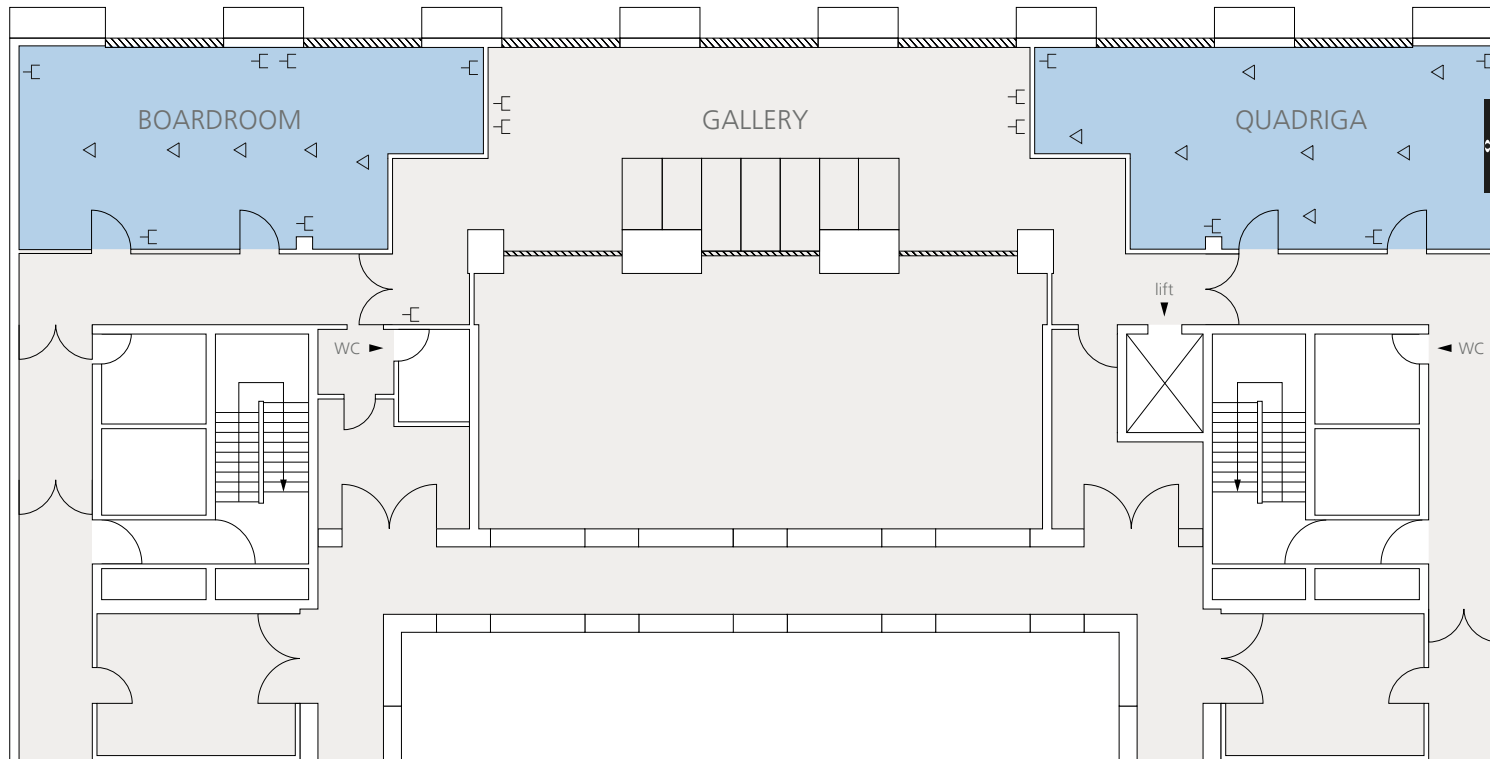

The Gallery with Boardroom and Quadriga room

First Floor

The Gallery

Event Type

- » receptions

Interior & Furnishing

- » direct daylight
- » view to the Brandenburg Gate
- » opens to the atrium

Technology & Equipment

Technology & Equipment

- » 220V power connections
- » technical cooperation with event production experts
- » Wi-Fi

Room Quadriga

- » Permanently installed beverage station
- » 85" monitor with 4 HDMI connections & Airplay
- optionally expandable with microphone units and conference camera

The Gallery with Boardroom and Quadriga room | First Floor

Pariser Platz

-  power point
-  power, tel./data lines
-  LCD screen 85"

DIMENSIONS	Gallery	Quadriga	Boardroom
total area	75 m ²	65 m ²	65 m ²
length	15 m	12,85 - 10,20 m	12,85 - 10,20 m
width	5 m	5,10 m	5,10 m
height	2,80 m	2,80 m	2,80 m