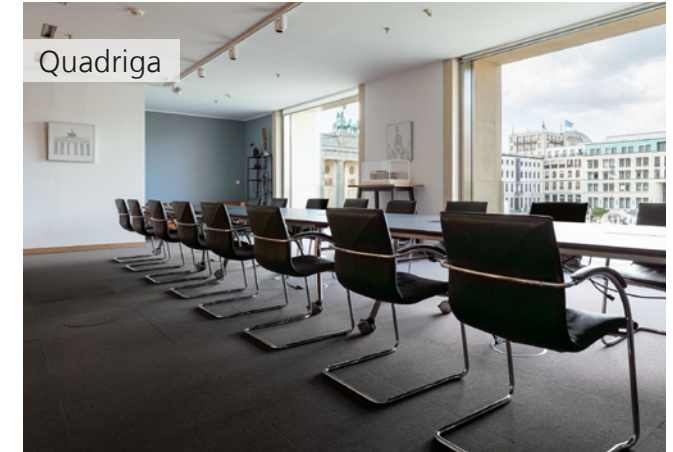

The Gallery with Boardroom and Quadriga room

First Floor

The Gallery

Event Type

- » receptions

Interior & Furnishing

- » direct daylight
- » view to the Brandenburg Gate
- » opens to the atrium

Technology & Equipment

- » 220V power connections
- » Wi-Fi

Boardroom and Quadriga room

Event Type

- » conferences
- » presentations
- » Banquet
- » film set

Interior & Furnishing

- » direct daylight
- » view to the Brandenburg Gate
- » accessible balconies facing Pariser Platz

Technology & Equipment

- » 220V power connections
- » technical cooperation with event production experts
- » Wi-Fi

Room Quadriga

- » Permanently installed beverage station
- » 85" monitor with 4 HDMI connections & Airplay
- optionally expandable with microphone units and conference camera