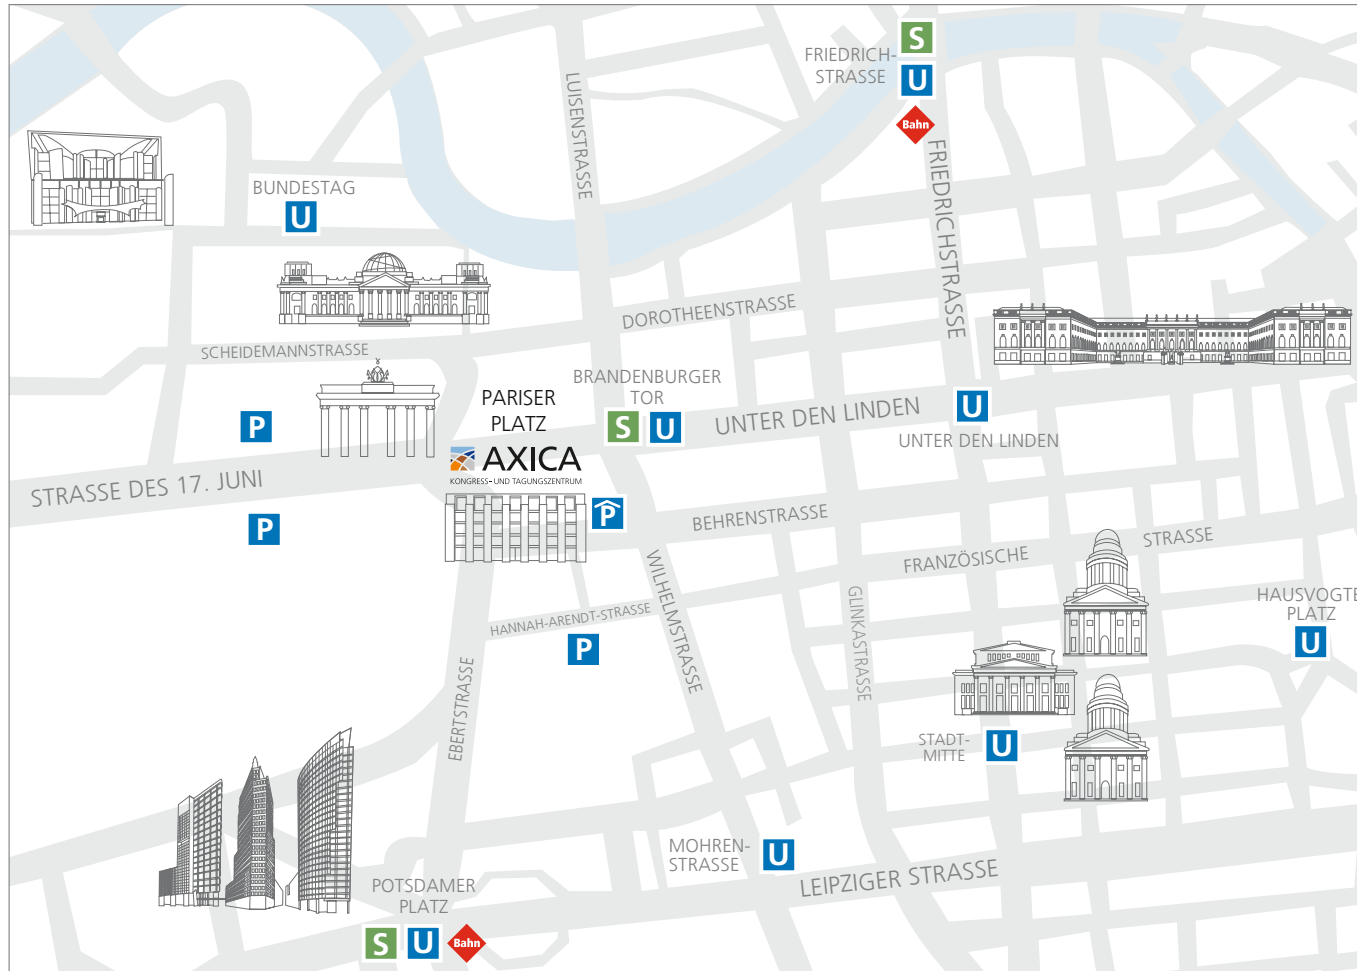

The dynamics of tradition: The AXICA at the Pariser Platz

Distances

Airport BER Berlin-Brandenburg: approx 27 km, 40 Min.
Main railway station: approx 2 km, 5 min

Public transport

City railway (S-Bahn): Brandenburger Tor (S1, S2, S25, S26)
Underground station (U-Bahn): Brandenburger Tor (U5)
Buses: 100, 200, 147

Main railway station: Airport Express FEX

Taxi rank

Pariser Platz

Parking

Parking Garage at Hotel Adlon: Entrance on the Behrenstrasse
Public Parking Places: Strasse des 17. Juni, Hannah-Arendt-Strasse

Address