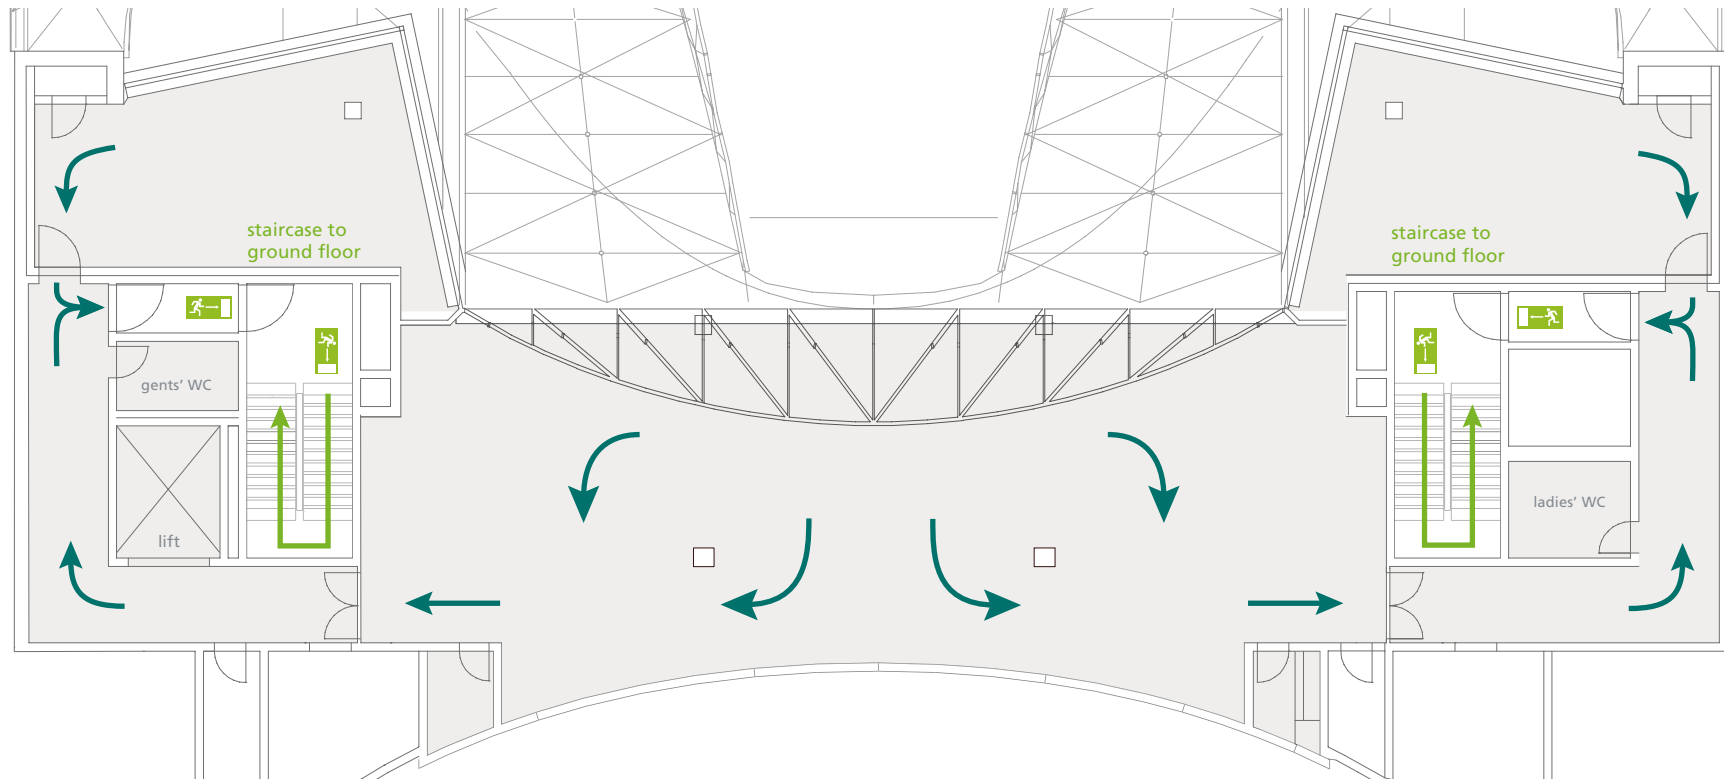

Evacuation Plan

Ground Floor

IN CASE OF EMERGENCY

- » Please remain calm.
- » Please evacuate the building via the designated emergency exits.
- » Pay attention to announcements.
- » Do not use lifts.
- » Proceed to the assembly point at Pariser Platz.
- » Await further instructions.

Evacuation Plan

Lower Ground Floor

Evacuation Plan

Sky Lobby

In case of emergency

- » Please remain calm.
- » Please evacuate the building via the designated emergency exits.
- » Pay attention to announcements.
- » Do not use lifts.
- » Proceed to the assembly point at Pariser Platz.
- » Await further instructions.