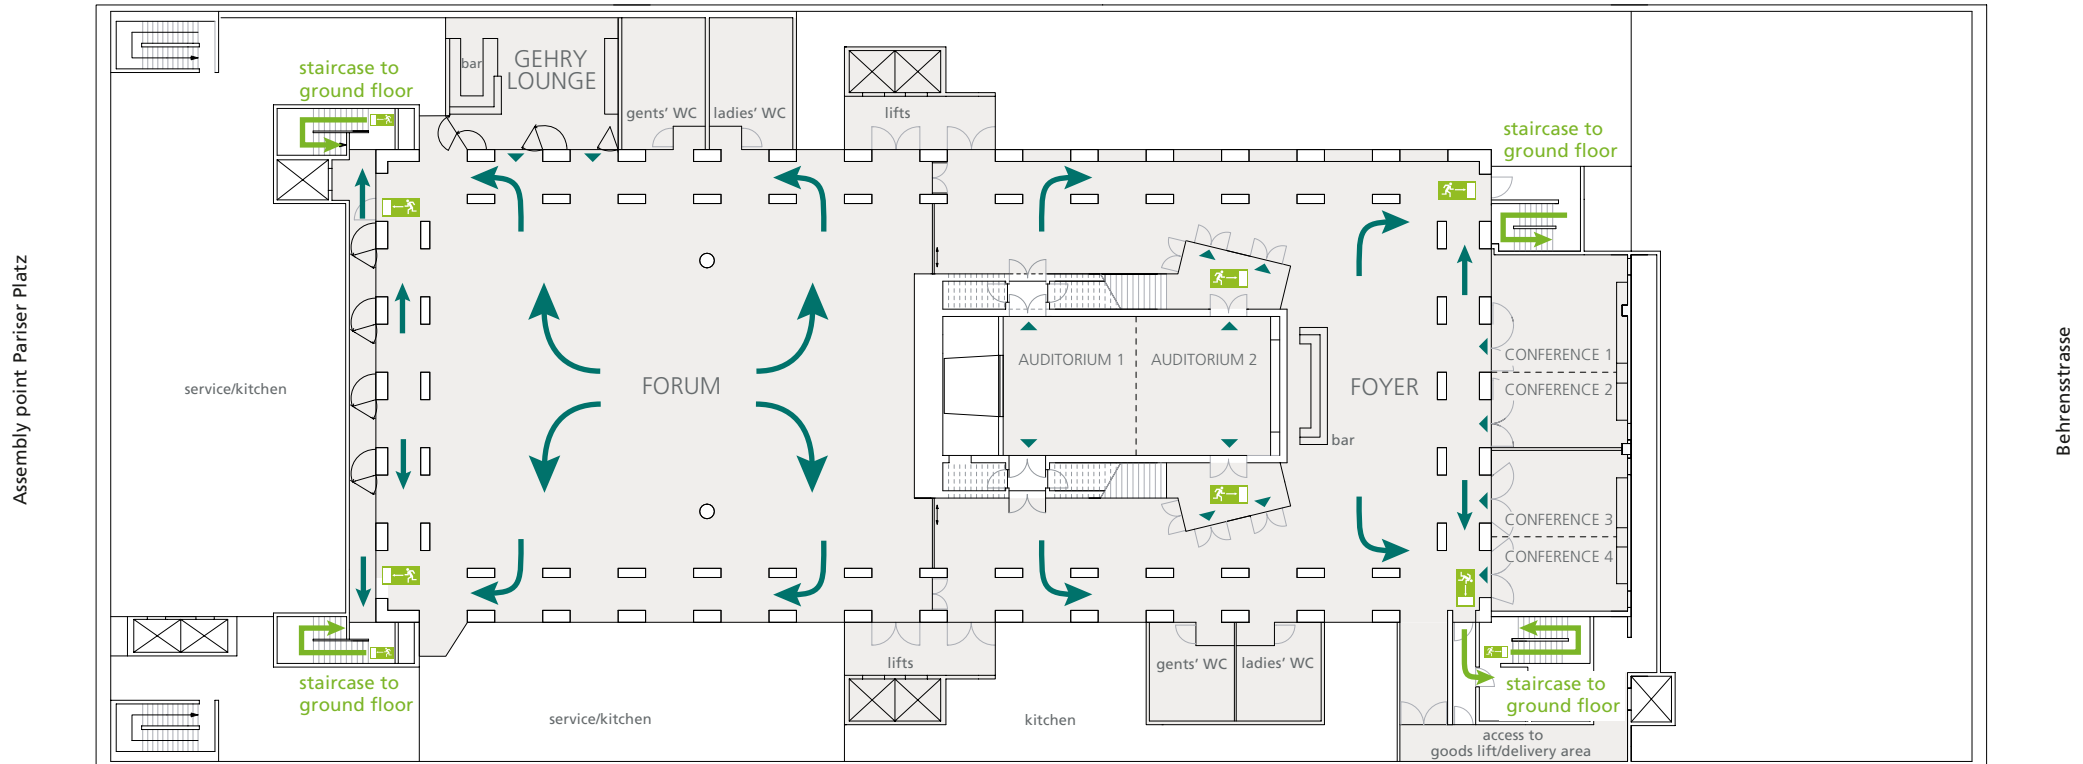

Evacuation Plan

Ground Floor

IN CASE OF EMERGENCY

- » Please remain calm.
- » Please evacuate the building via the designated emergency exits.
- » Pay attention to announcements.
- » Do not use lifts.
- » Proceed to the assembly point at Pariser Platz.
- » Await further instructions.

Evacuation Plan

Lower Ground Floor

Evacuation Plan

Sky Lobby

In case of emergency

- » Please remain calm.
- » Please evacuate the building via the designated emergency exits.
- » Pay attention to announcements.
- » Do not use lifts.
- » Proceed to the assembly point at Pariser Platz.
- » Await further instructions.