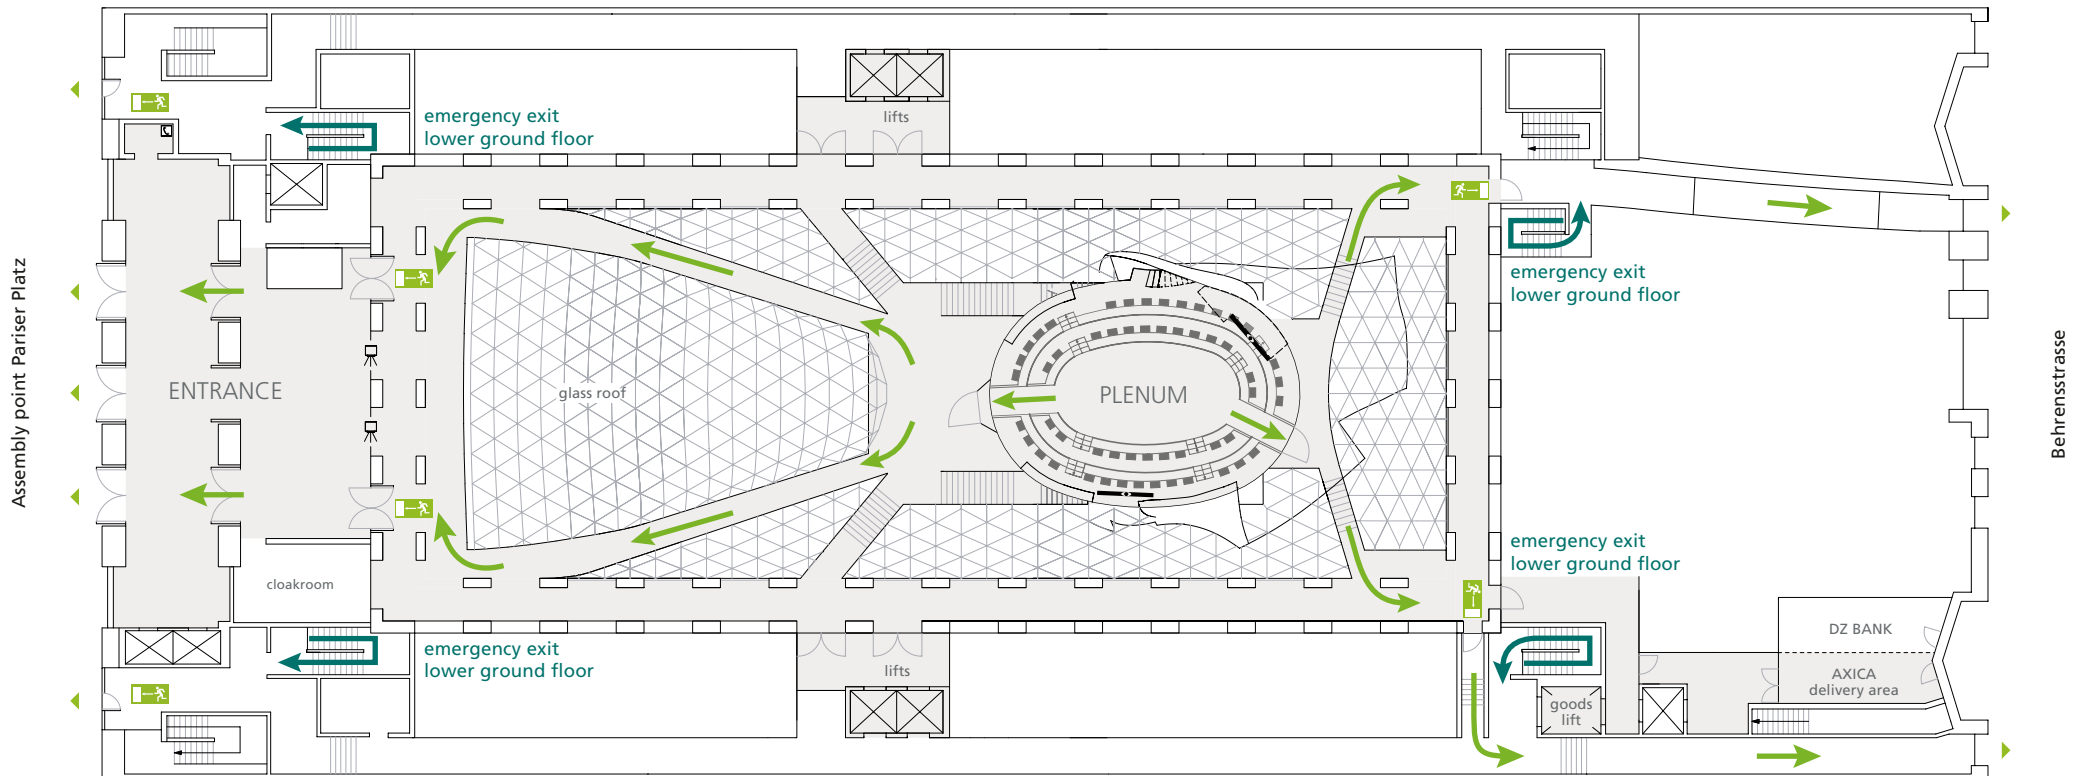

Evacuation Plan

Ground Floor

IN CASE OF EMERGENCY

- » Please remain calm.
- » Please evacuate the building via the designated emergency exits.
- » Pay attention to announcements.
- » Do not use lifts.
- » Proceed to the assembly point at Pariser Platz.
- » Await further instructions.

Evacuation Plan

Lower Ground Floor

Evacuation Plan

Sky Lobby

In case of emergency

- » Please remain calm.
- » Please evacuate the building via the designated emergency exits.
- » Pay attention to announcements.
- » Do not use lifts.
- » Proceed to the assembly point at Pariser Platz.
- » Await further instructions.