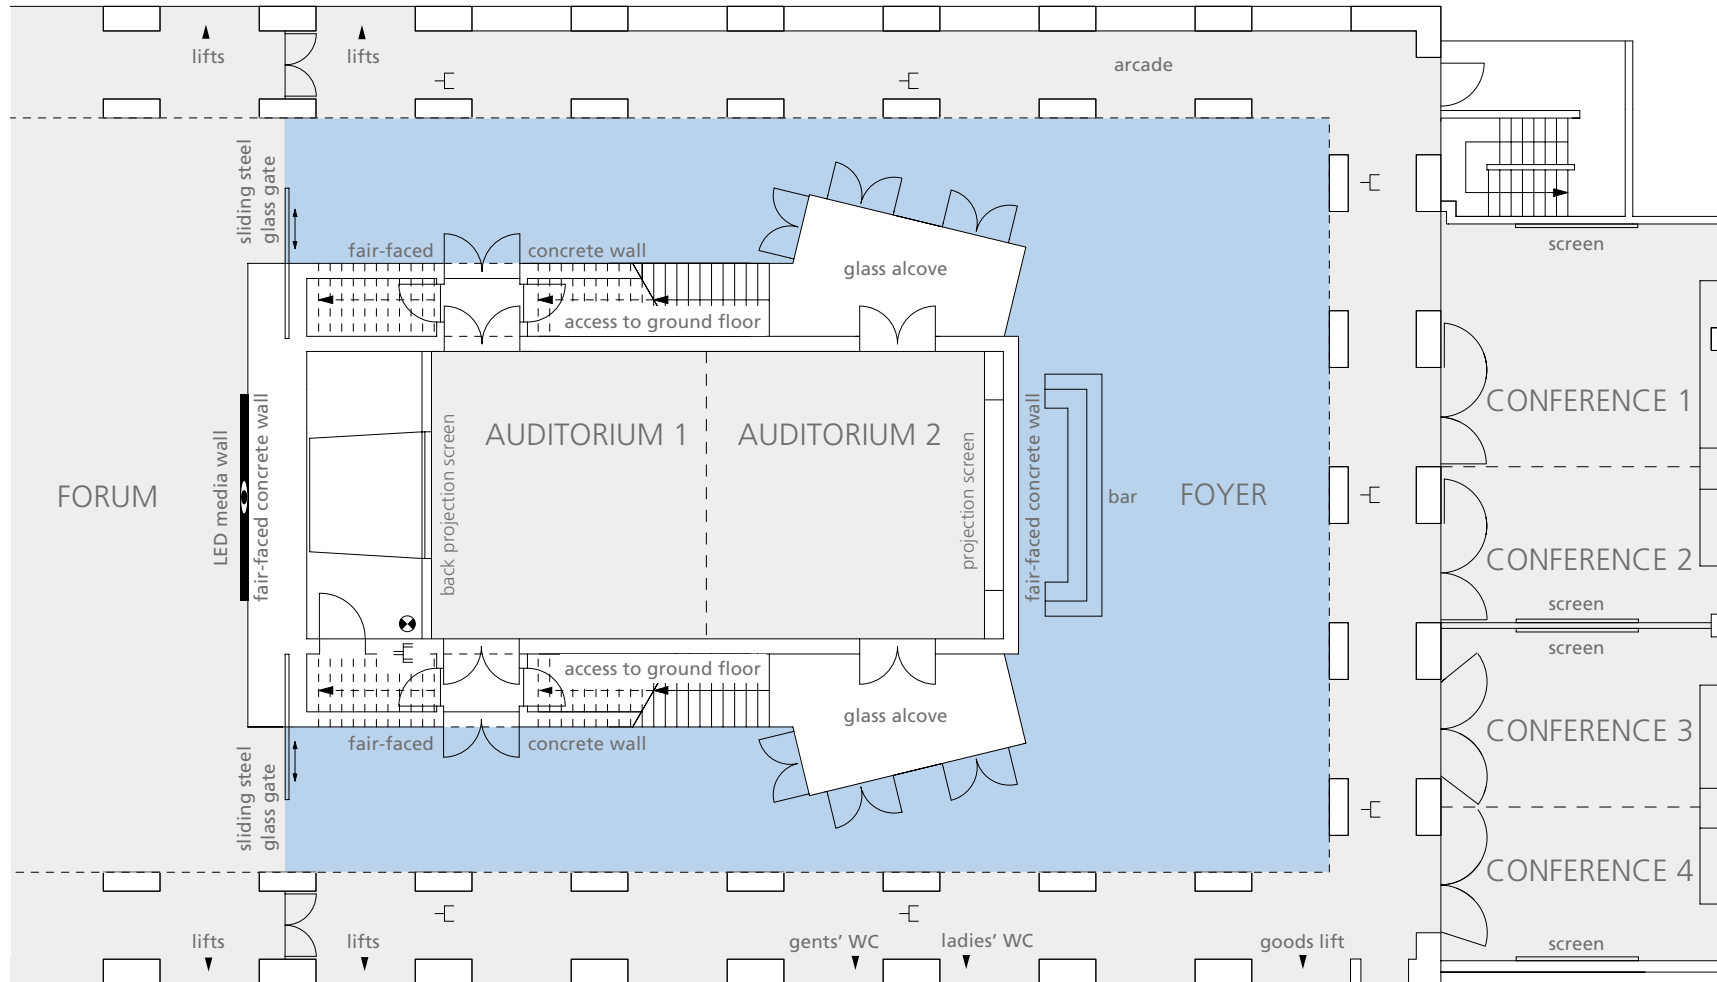

# The Foyer

Lower Ground Floor

# The Foyer Lower Ground Floor

M 1:200

-  power point
-  3-phase power point
-  access ways TV and audio broadcasting system

DIMENSIONS	
total area	200 m <sup>2</sup>

SEATING CAPACITY	
reception/buffet	 250 delegates
exhibition	depends on exhibition size