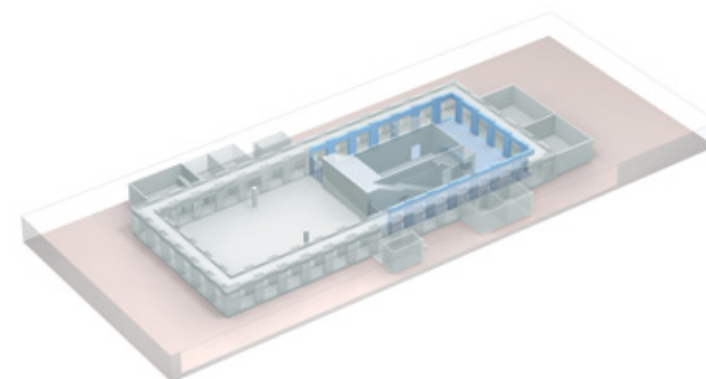

# The Foyer

Lower Ground Floor

## Event type

- » receptions
- » coffee breaks
- » exhibitions & product presentations
- » cocktail bar & lounge
- » only available in combination with other spaces

# The Foyer Lower Ground Floor

M 1:200

-  power point
-  3-phase power point
-  access ways TV and audio broadcasting system

DIMENSIONS	
total area	200 m <sup>2</sup>

SEATING CAPACITY	
reception/buffet	 250 delegates
exhibition	depends on exhibition size