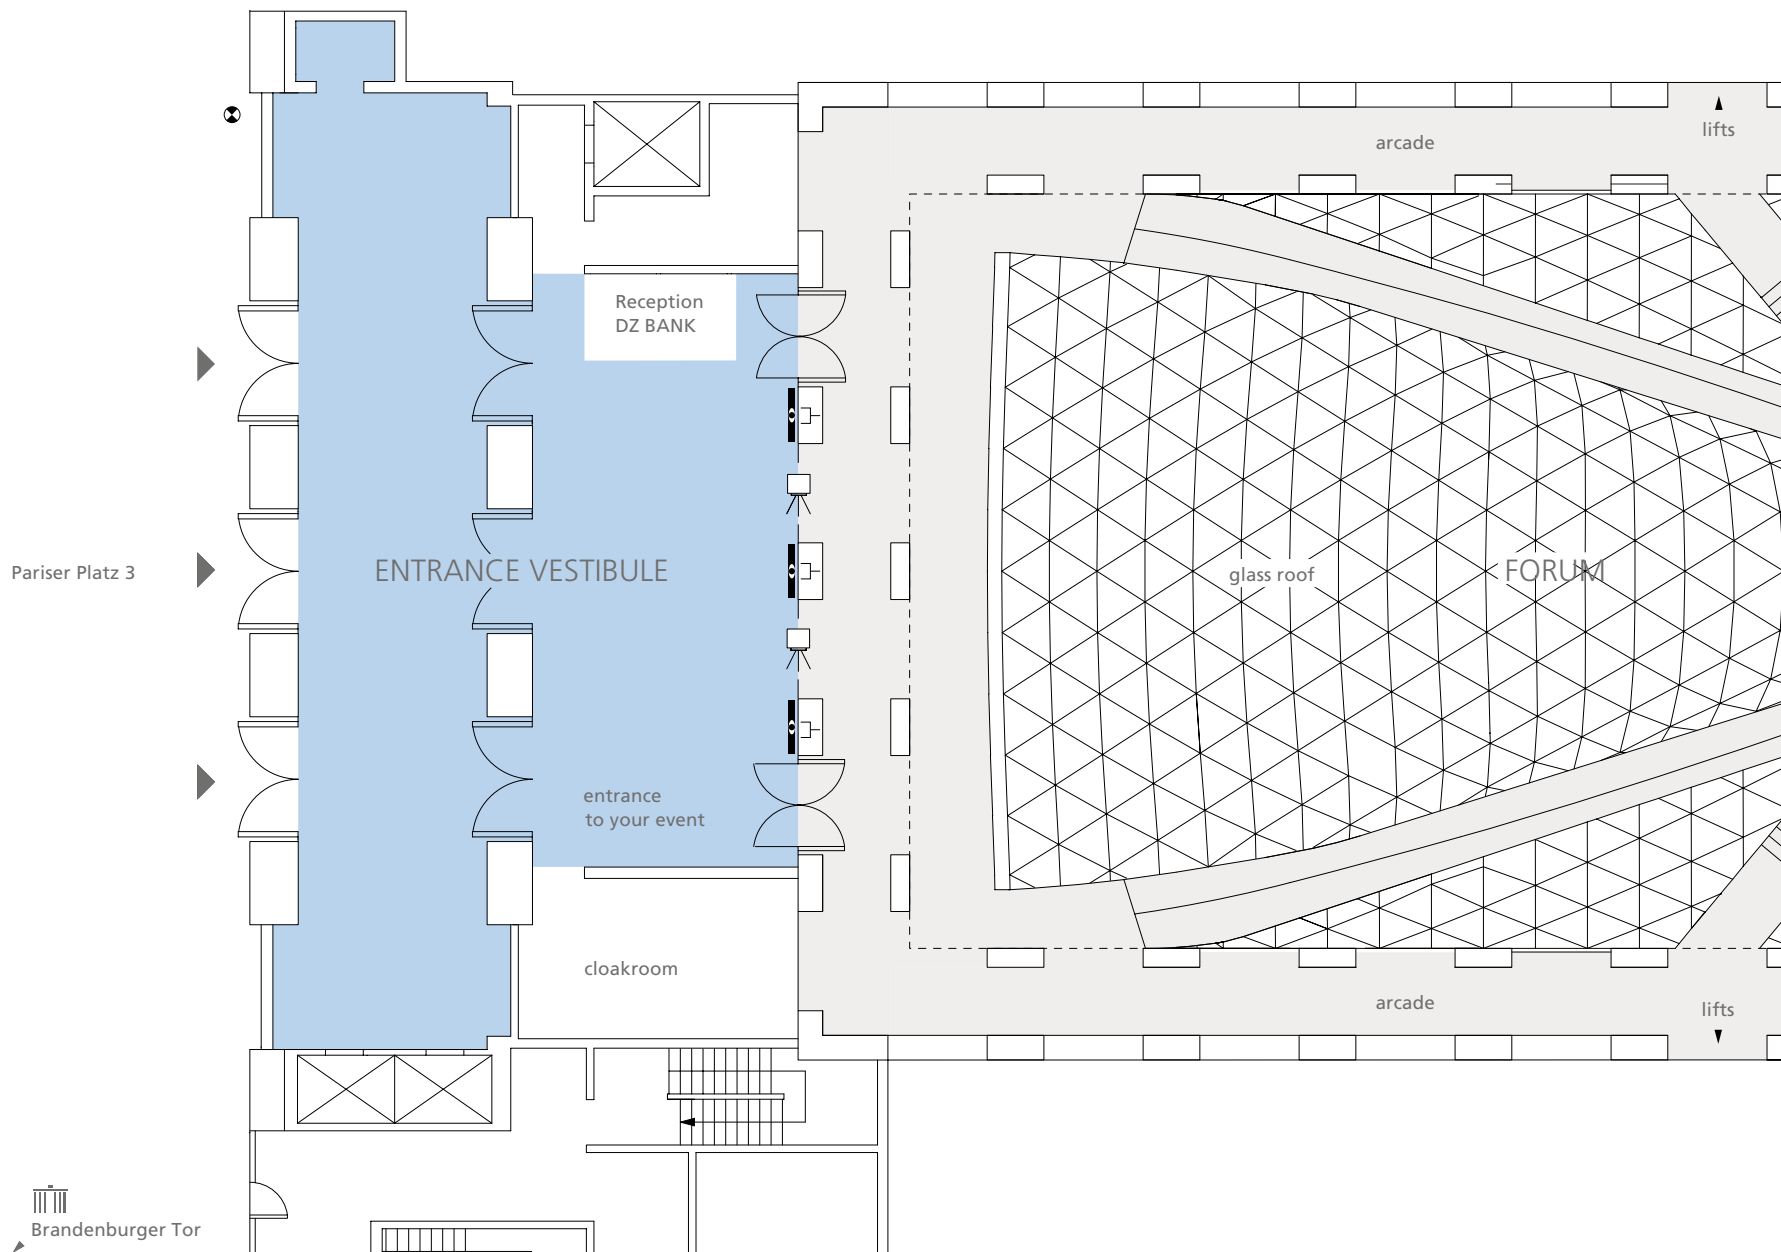

# The Entrance Vestibule

Ground Floor

## Equipment & Service

- » 3 LCD screens 47"
- » signage system
- » hostess and cloakroom service
- » in-house security
- » Wi-Fi

# The Entrance Vestibule Ground Floor

M 1:200

- TV and audio broadcasting system and floor cabling with data lines
- power point
- LCD screen 47"