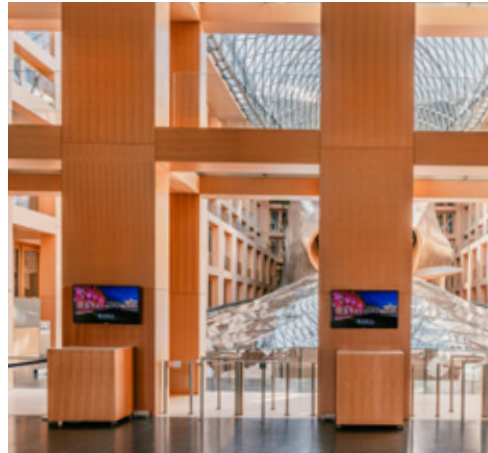

The Entrance Vestibule

Ground Floor