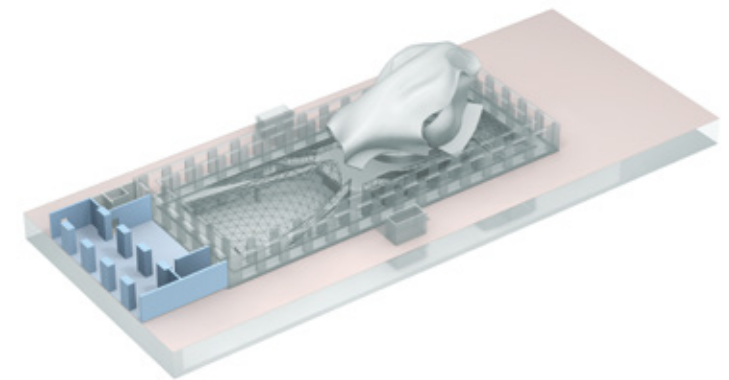

# The Entrance Vestibule

Ground Floor

# The Entrance Vestibule Ground Floor

M 1:200

- TV and audio broadcasting system and floor cabling with data lines
- power point
- LCD screen 47"