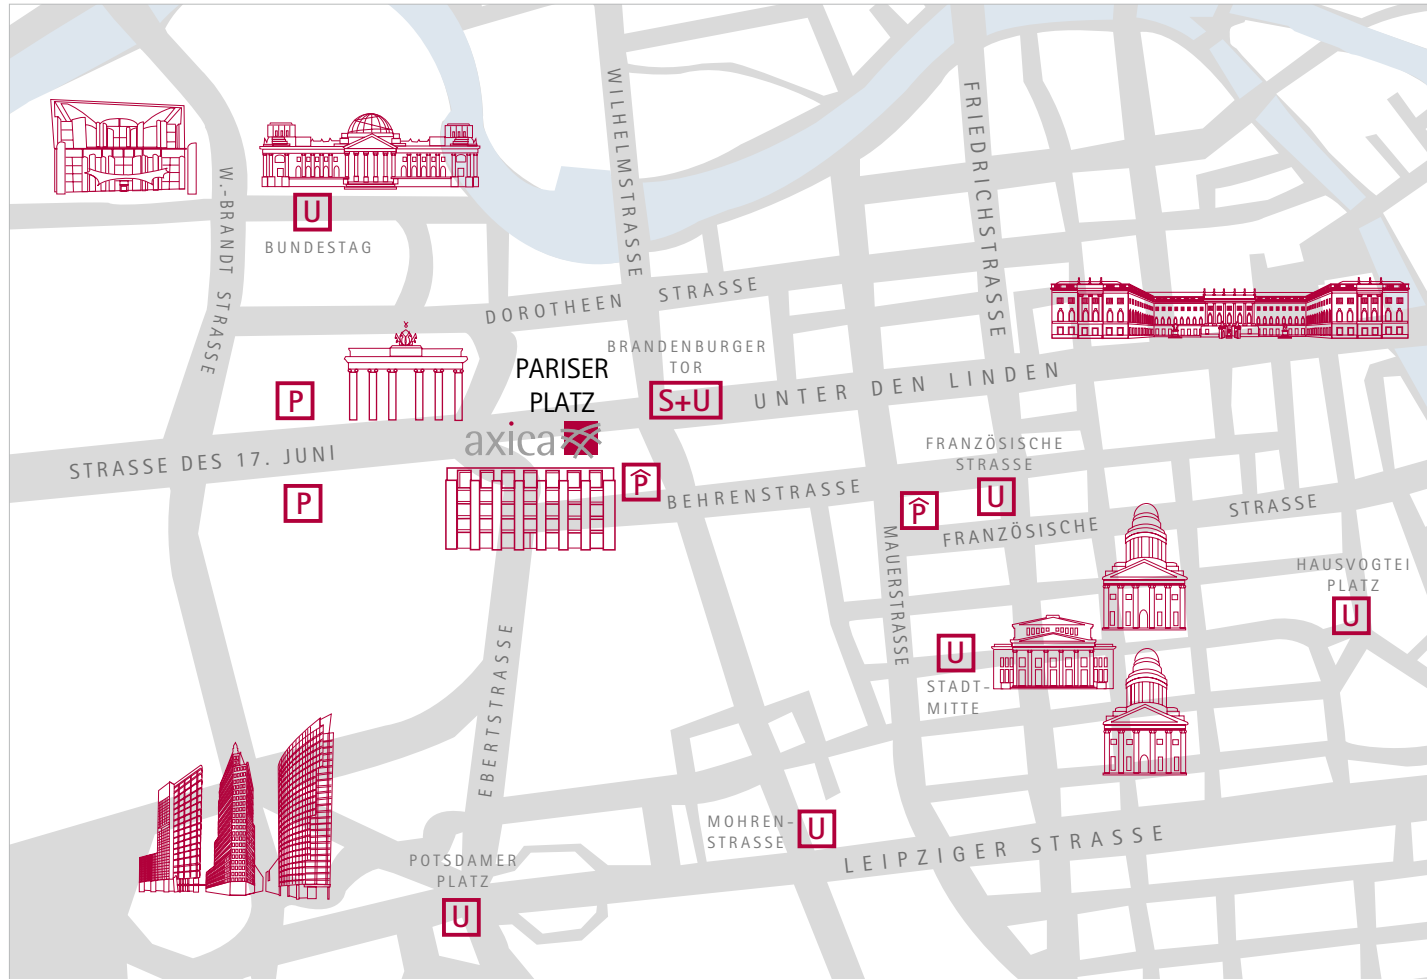

THE DYNAMICS OF TRADITION: THE AXICA ON PARISER PLATZ

axica
 Kongress- und Tagungszentrum
 Pariser Platz 3 GmbH
 Pariser Platz 3
 10117 Berlin
 Germany

Visitor Address:
 Pariser Platz 3
 10117 Berlin
 Germany

Delivery Address:
 Behrenstrasse 73
 10117 Berlin
 Germany

Fon +49/30/2 02 41-662
 Fay +49/30/2 02 41-670
 E-Mail info@axica.de
www.axica.de

Distances:
 Tegel Airport: approx 9 km, 20 mins
 Schönefeld Airport: approx 30 km, 45 mins
 Berlin Hauptbahnhof: approx 2 km, 5 mins
 Berlin Ostbahnhof: approx 6 km, 17 mins

Public Transport:
 City Railway + Underground Station (S+U):
 Brandenburger Tor (S1, S2, U55)
 Underground Station (U-Bahn): Mohrenstrasse (U2)
 Buses: 100, 200, 147 and TXL Airport Express

Taxi Rank: Pariser Platz

Parking:
 Parking Garage at Hotel Adlon:
 Gateway Behrenstrasse
 Parking Garage Behrenstrasse: 300m on foot
 Public Parking Places: Strasse des 17. Juni