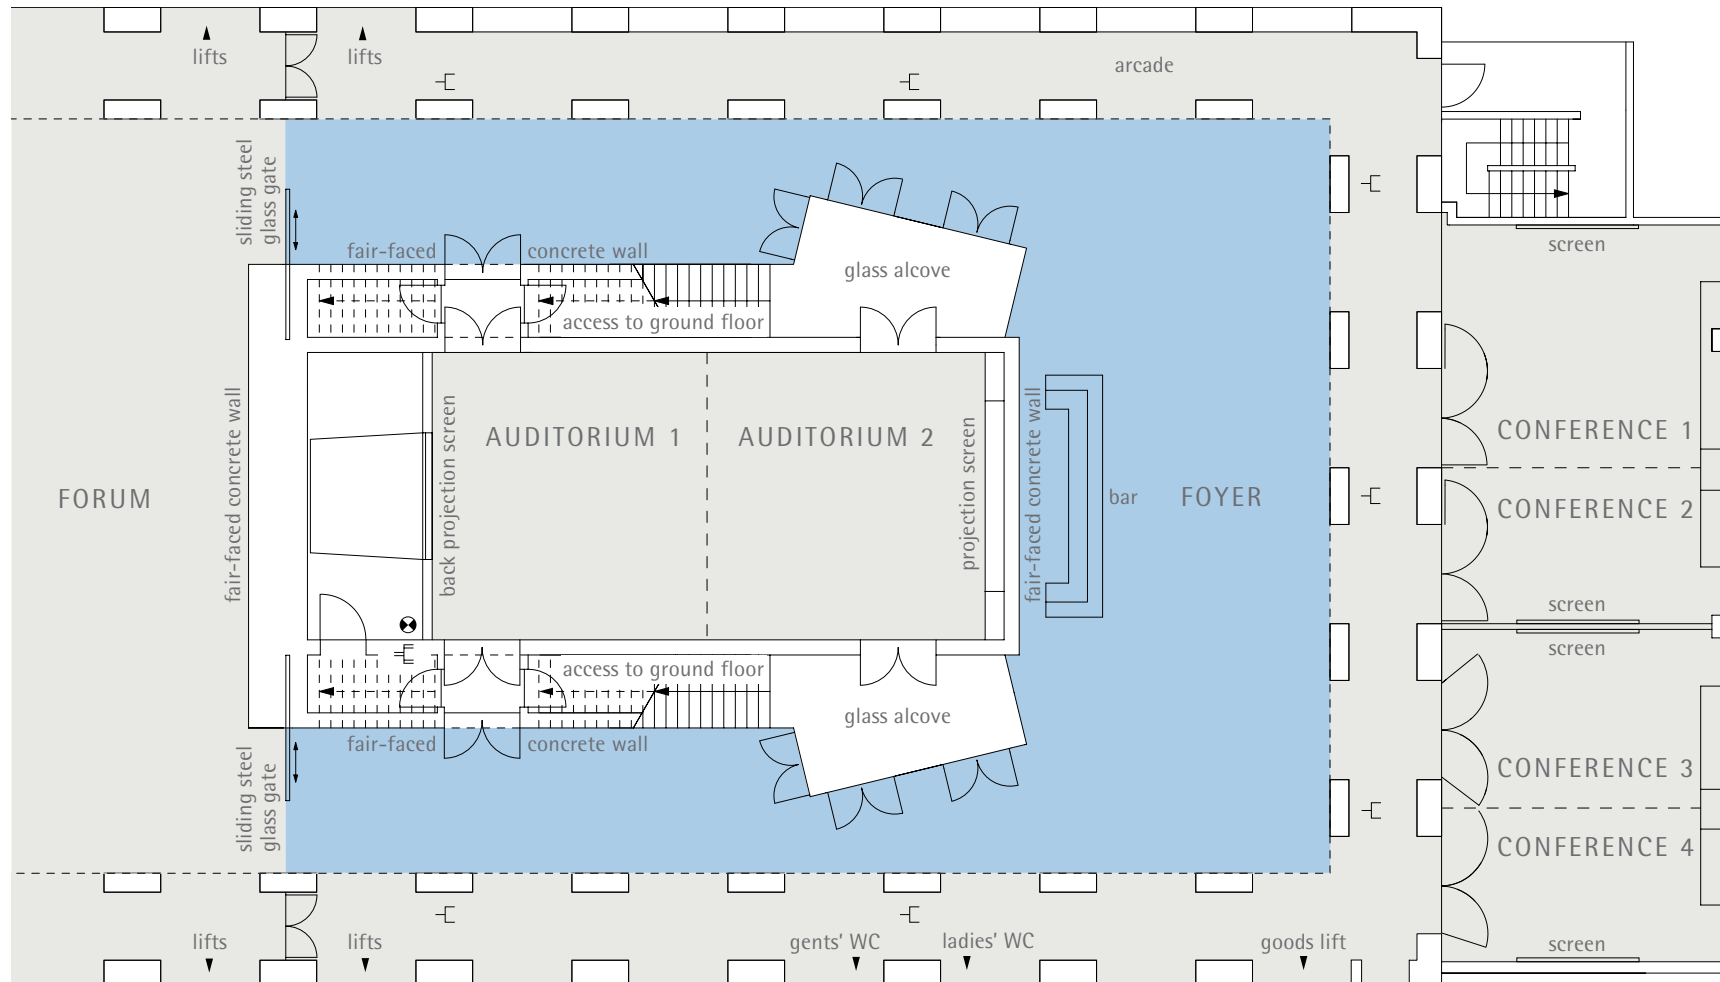

THE FOYER

EVENT TYPE

- receptions
- refreshment breaks
- exhibitions
- cocktail bar & lounge
- only available in combination with other spaces

INTERIOR & FURNISHING

- direct daylight
- fitted bar with feature lighting
- red carpet
- arcade
- access to all spaces
- access to WLAN

THE FOYER

LOWER GROUND FLOOR

Scale 1:200

10

5

2,5

1 0,5

-  230V
-  access ways
-  TV and audio broadcasting system

DIMENSIONS

total area 200 m²

SEATING CAPACITY

reception/buffet  300 delegates

exhibition 150 delegates

www.axica.de / info@axica.de