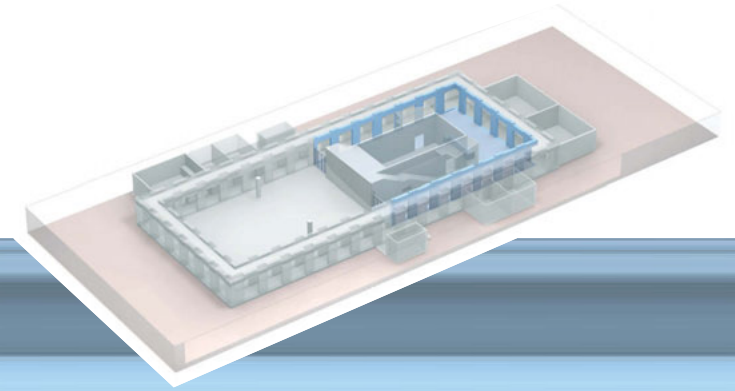

THE FOYER

EVENT TYPE

- receptions
- refreshment breaks
- exhibitions
- cocktail bar & lounge
- only available in combination with other spaces

INTERIOR & FURNISHING

- direct daylight
- fitted bar with feature lighting
- red carpet
- arcade
- access to all spaces
- access to WLAN

THE FOYER

LOWER GROUND FLOOR

Scale 1:200

10

5

2,5

1 0,5

-  230V
-  access ways
-  TV and audio broadcasting system

DIMENSIONS

total area 200 m²

SEATING CAPACITY

reception/buffet  300 delegates

exhibition 150 delegates

www.axica.de / info@axica.de