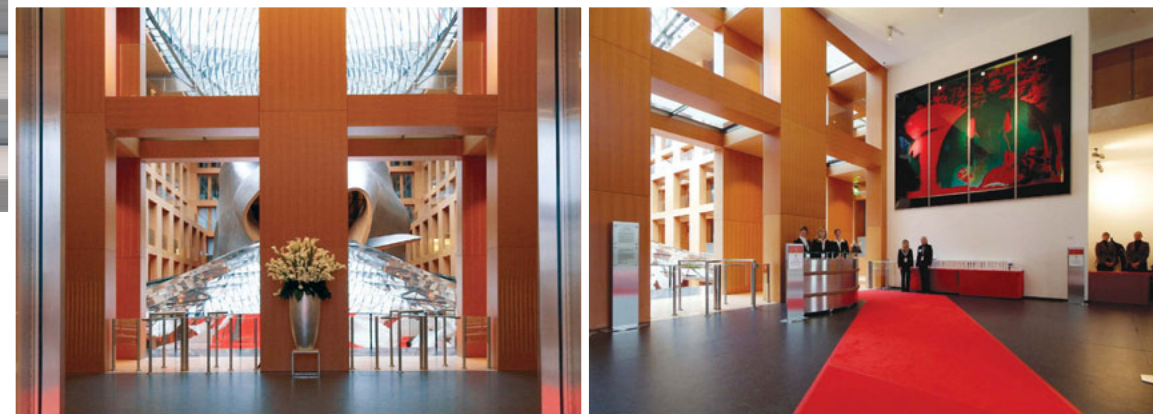

THE ENTRANCE VESTIBULE

EVENT TYPE

- accreditation
- cloakroom

INTERIOR & FURNISHING

- Italian limestone façade
- large steel glass doors
- granite floor
- WLAN hotspot

EQUIPMENT & SERVICE

- accreditation desk
- cloakroom stands
- signage system
- hostess and cloakroom service
- in-house security

THE ENTRANCE VESTIBULE

GROUND FLOOR

Scale 1:200

10

5

2,5

1 0,5

TV and audio broadcasting system and floor cabling with data lines