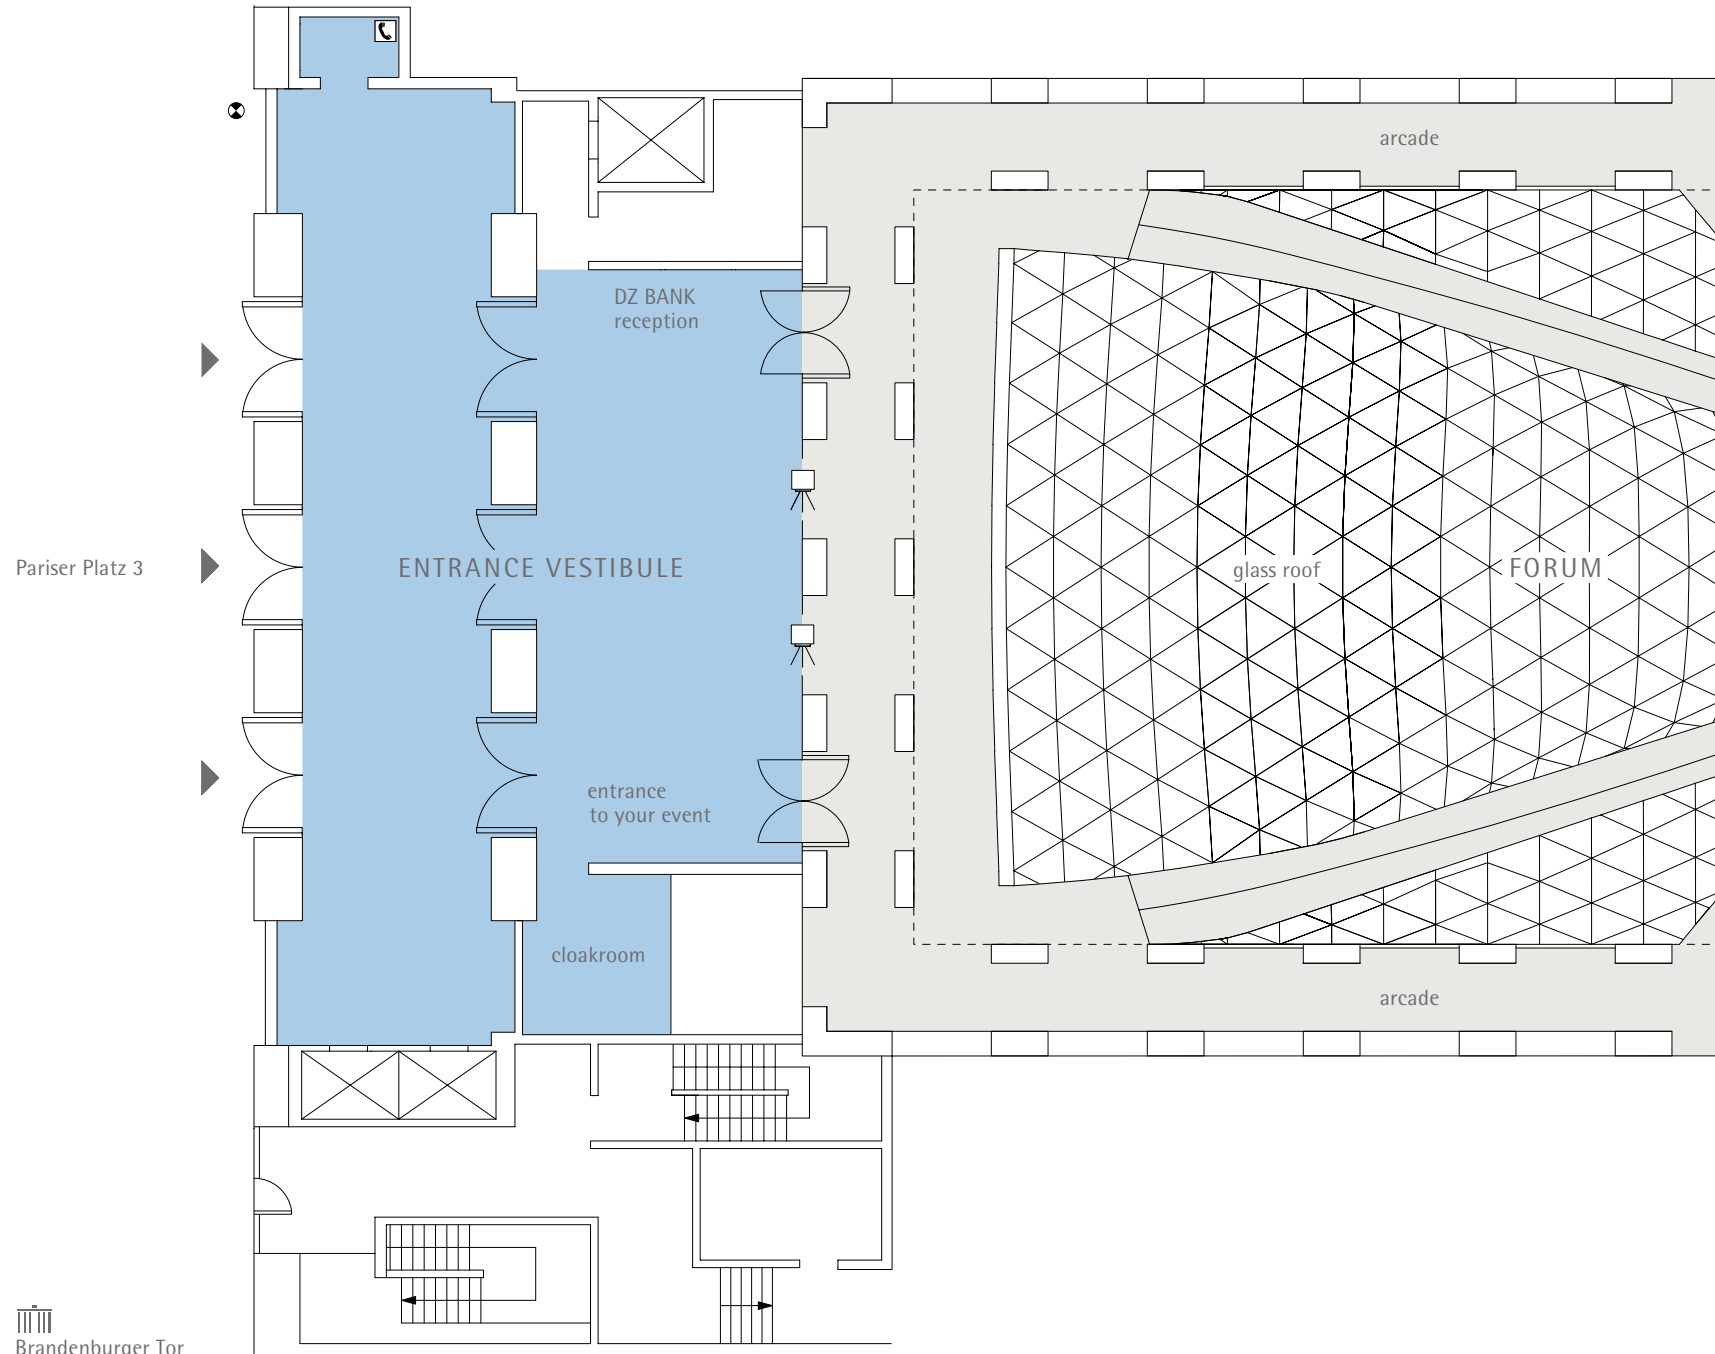

THE ENTRANCE VESTIBULE

EVENT TYPE

- accreditation
- cloakroom

INTERIOR & FURNISHING

- Italian limestone façade
- large steel glass doors
- granite floor
- WLAN hotspot

EQUIPMENT & SERVICE

- accreditation desk
- cloakroom stands
- signage system
- hostess and cloakroom service
- in-house security

THE ENTRANCE VESTIBULE

GROUND FLOOR

Scale 1:200

10

5

2,5

1 0,5

TV and audio broadcasting system and floor cabling with data lines